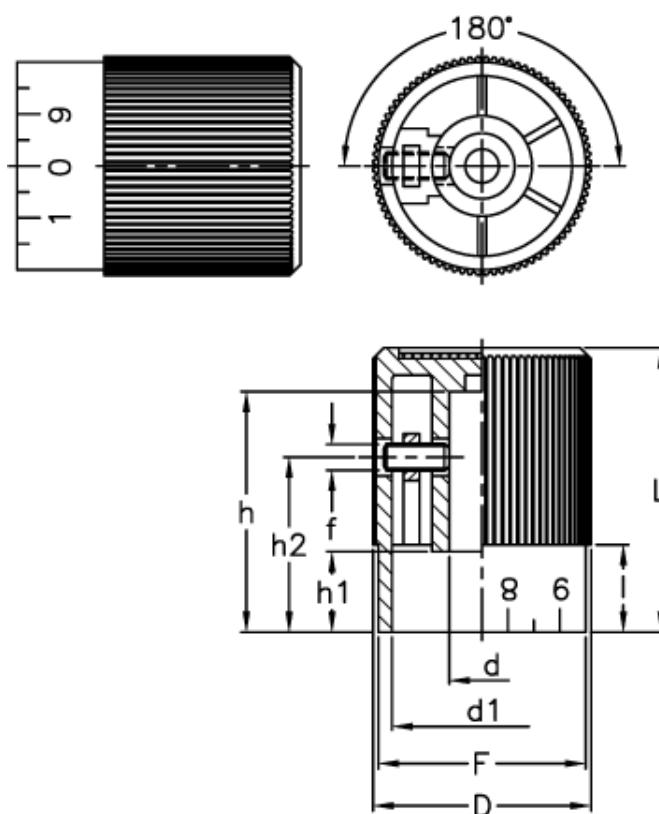

# Data Sheet

Article number: 2306031021

Description: E+G Knurled grip knob w/graduation  
IZP.25 N-6+GS-10/20

## Measures

D	= 27	l	= 12
d1	= 22	L	= 30
d H8	= 6		
f	= M4		
F	= 25		
h	= 24		
h1	= 12		
h2	= 18		